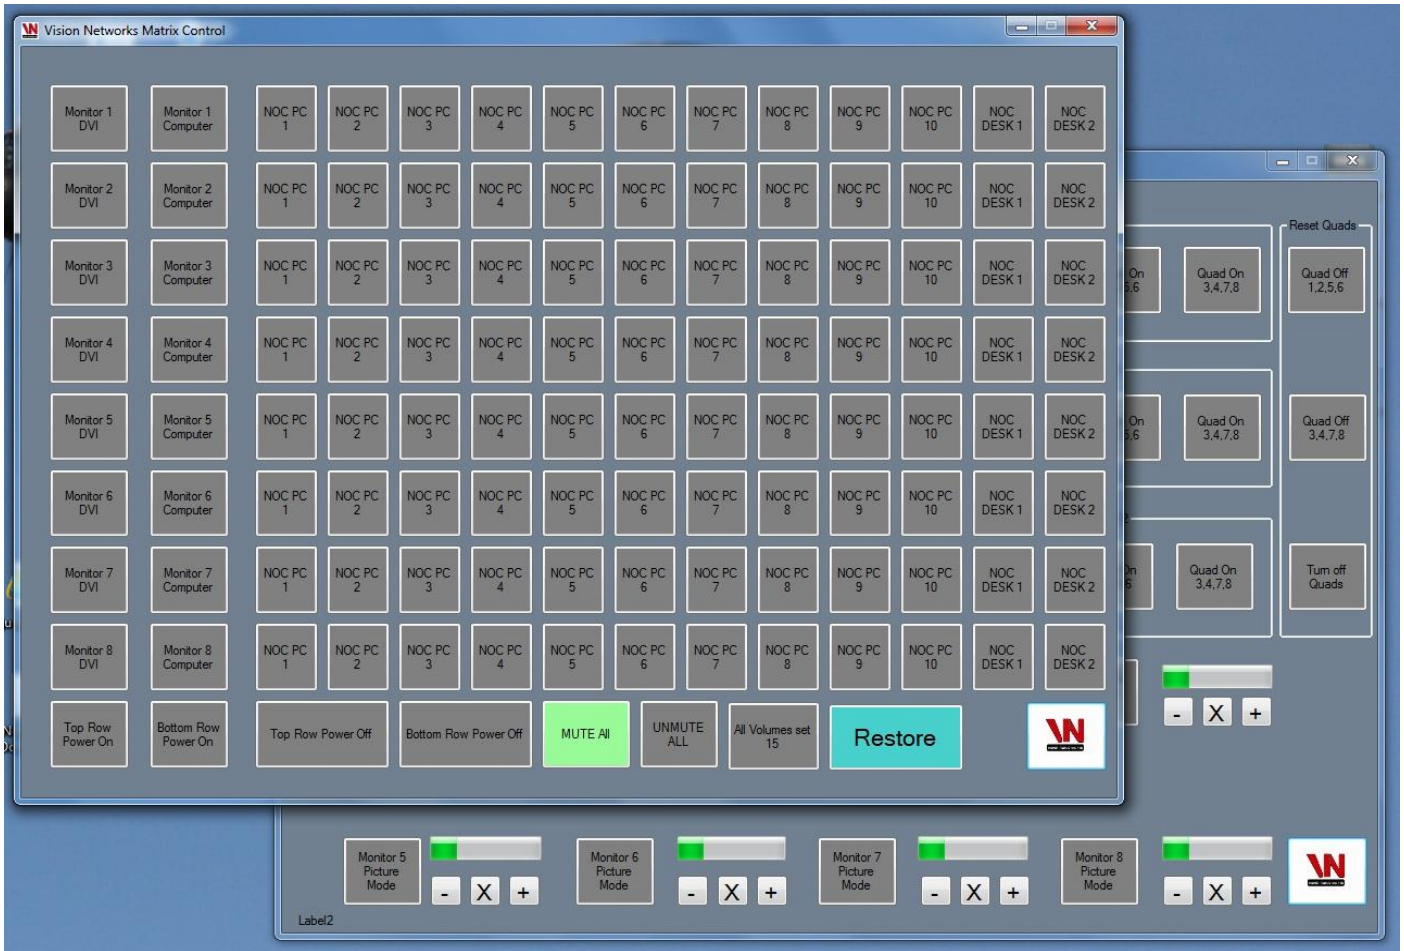

Vision Networks Ltd

www.cctv.gg

01481 255414